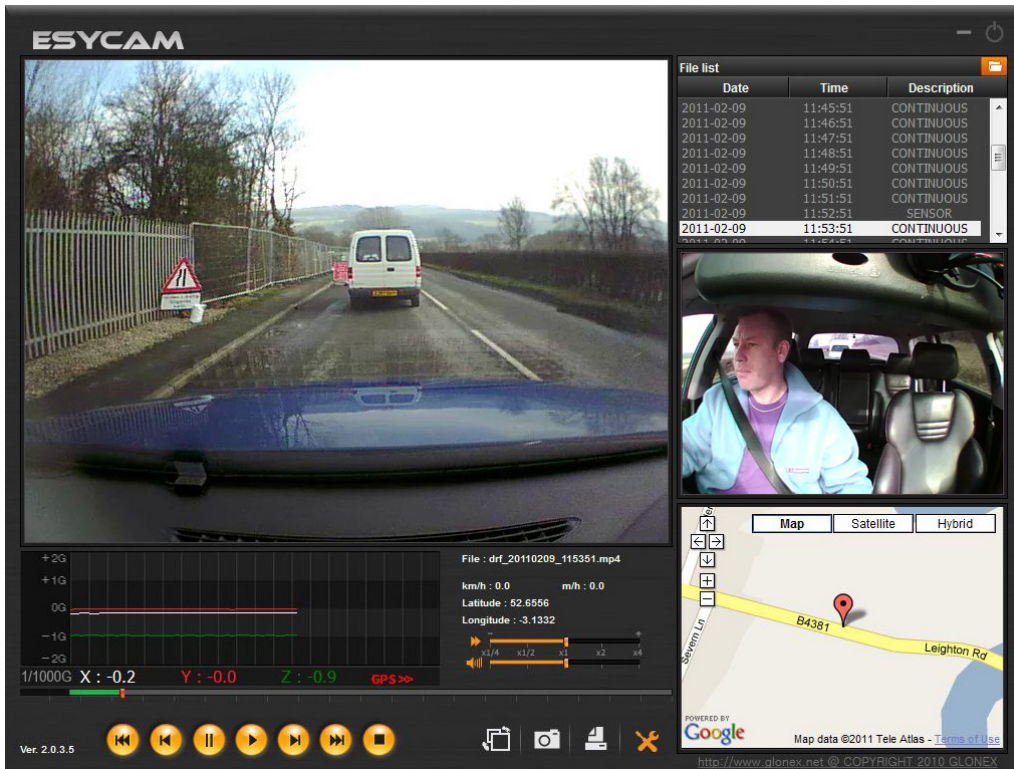

Vehicle Digital Video Recorder V-DVR

Esycam SB-K1 (One channel) and Esycam SB-K2 (Two Channel)

Digital video recorder with GPS. Provides irrefutable evidence. Documents accidents, near-accidents or reckless/ aggressive driving behaviour.

K1 Single channel camera records images in interior OR exterior of the car.

K2 The dual car camera records images in both the interior and exterior of the car. This system has a perfect array of features, starting with the dual camera that faces both forward and looks into the car with six (6) infrared LEDs, in order to record in low-light situations.

Overview Hardware

- One channel (front view) image / voice store
- Exceptional video quality
- The front camera records up to 30fps (GC1) and 12fps (GC2), the Rear Camera (GC2) records 6fps.
- Micro SD™ Card (2GB - 16GB) available.
- 4GB/8GB (CLASS 4 or higher) recommended - 4GB card included.
- G-Sensor included.
- GPS receiver included
- Continuous, Event, Manual, and GPS Log Recording, and GPS Log File features included.
- Parking Mode supported (10fps)
- External Button
- Voice Alerts

Software - PC Manager:

- Video playback
- Simultaneous pointing on Google Maps

Software - GPS Tracker:

- Routing information
- Tracks driving route

CE & FCC marked & approved product.

Esyncam Ltd., Stone Cottage, Laundry Lane, Moel-Y-Garth, SY21 9JF