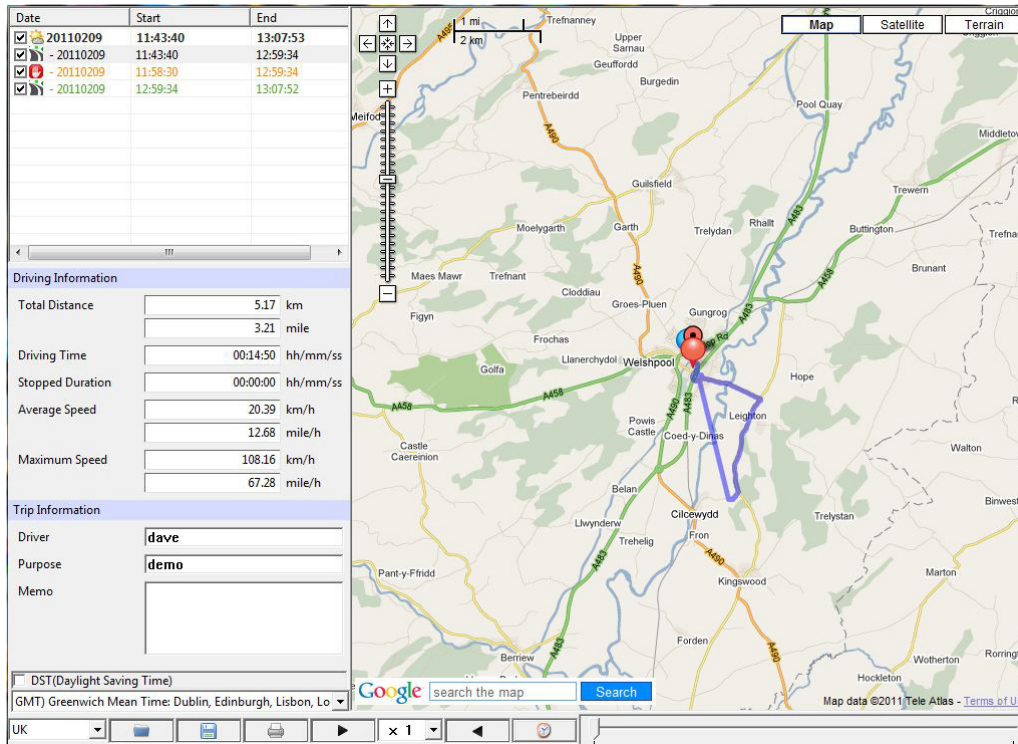

K1 Single channel camera records images in interior OR exterior of the car.

K2 The dual car camera records images in both the interior and exterior of the car. This system has a perfect array of features, starting with the dual camera that faces both forward and looks into the car with six (6) infrared LEDs, in order to record in low-light situations.

SB-K1 Specification

SB-K2 Specification

Main Chipset (No.)	MV8652	MV8652
GPS	Internal GPS module	Internal GPS module
G-Sensor	Internal 3D G-Sensor (Collision, Q-accel, Q-break detection)	Internal 3D G-Sensor (Collision, Q-accel, Q-break detection)
Camera	Sensor	CMOS
	Lens	High quality precision lens
	Resolution	640 x 480
	Angle	64.8°(V)X92.8°(H) X 125.5°(D)
Audio	Input Mic	YES
	Output Speaker	YES
	Silent Mode	YES (By external button)
Memory	Embedded Memory	NAND Flash (128MB)
	External Memory	Micro SD (T-Flash), 2GB~8GB
Power Supply	Rated Voltage	12-35V 300mA
	Adapter	Cigarette power adaptor
Dimension	Unit Dimension	86.2(W)X56.7(H)X52.4(D)
	Format	H.264
Video	Resolution	VGA (640 x 480), QVGA (320 x 240)
	FPS	30 fps, 15fps, 10fps
	Recorded files	Event Video Clip (Overwriting) : Max.50 Manual Video Clip (Overwriting) : Max.20 Log file : 72Hours / 3 days
Recording Info	File Size (30fps,High quality)	Each Continuous/Event/Manual Video clip : 15MB
	Parking mode	YES (By external button) Parking mode recording - recorded in 10 fps
	PC software	OS
	Windows98, ME, 2000, XP, VISTA32, and Window 7	Windows98, ME, 2000, XP, VISTA32, and Window 7

Software - PC Manager:

- Video playback
- Simultaneous pointing on Google Maps

Software - GPS Tracker:

- Routing information
- Tracks driving route

CE & FCC marked & approved product.

Esyncam Ltd., Stone Cottage, Laundry Lane, Moel-Y-Garth, SY21 9JF